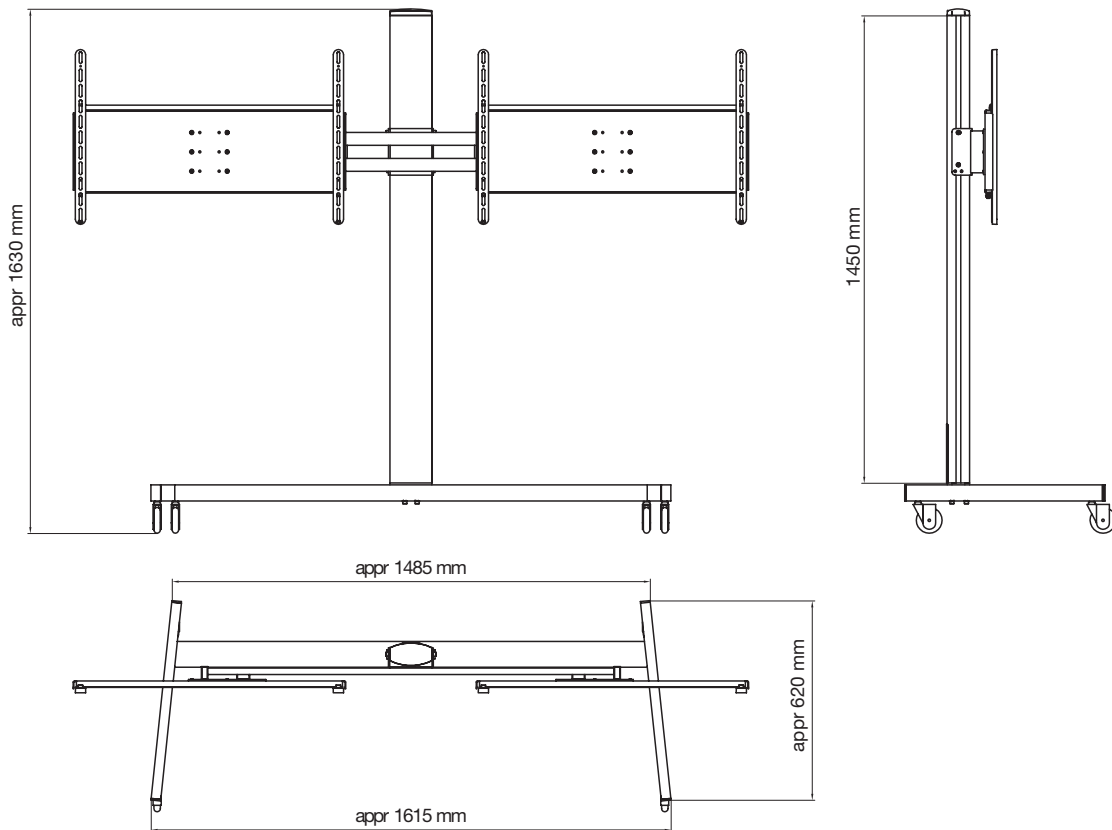

SMS FLATSCREEN FH MFD

INFO

- Color: Aluminum/silver.
- Max load: 100 kg (max 50 kg for each screen).
- Adjustable: Screens can be moved sideways.

Optional: Shelves (page 6:S2). Base shelf (6:S5)
Camera & Codec Units (6:S6).

REQUIRED UNISLIDE: SMS Flatscreen H2 Unislides
are included.

ART. NO

PL032003EU
PL032003

DESCRIPTION

EU SMS Mobile FH MFD A/S EU
SMS Mobile FH MFD A/S
PL200027 Camera & Codec Unit Shelf
PL200030 Camera shelf

EU in the article number shows that the bracket is delivered
with an EU socket. Without EU shows that the bracket is
delivered without socket.

SMART MEDIA SOLUTIONS

www.SmartMediaSolutions.se